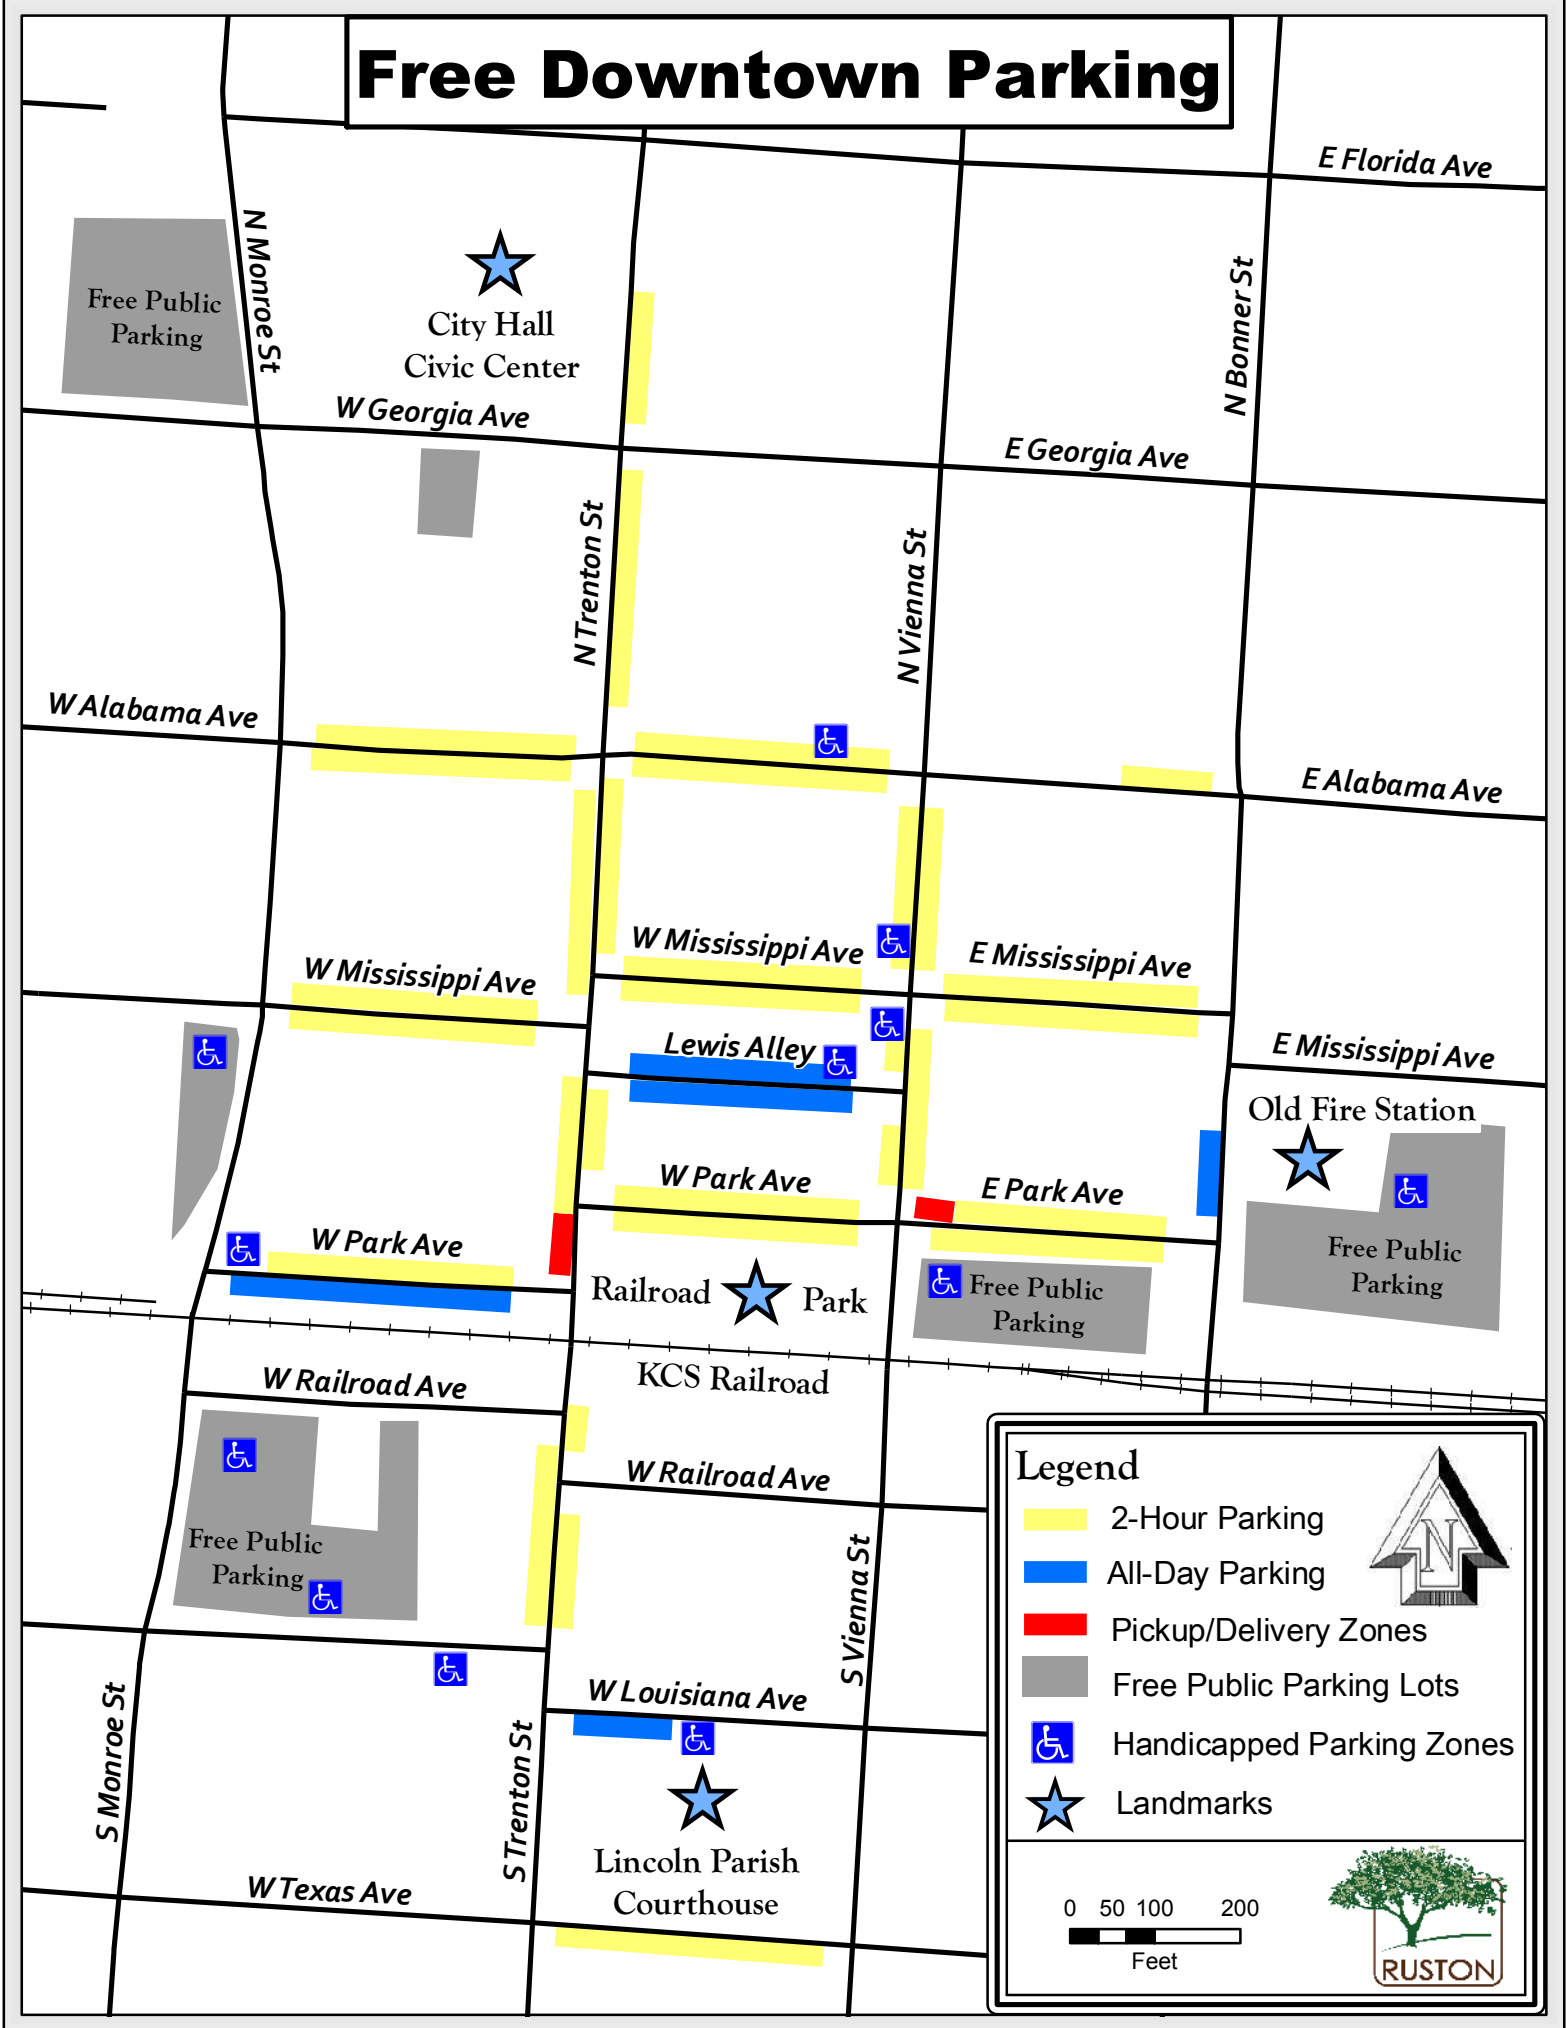

Free Downtown Parking

Legend

- 2-Hour Parking
- All-Day Parking
- Pickup/Delivery Zones
- Free Public Parking Lots
- ♿ Handicapped Parking Zones
- ★ Landmarks

0 50 100 200

 Feet